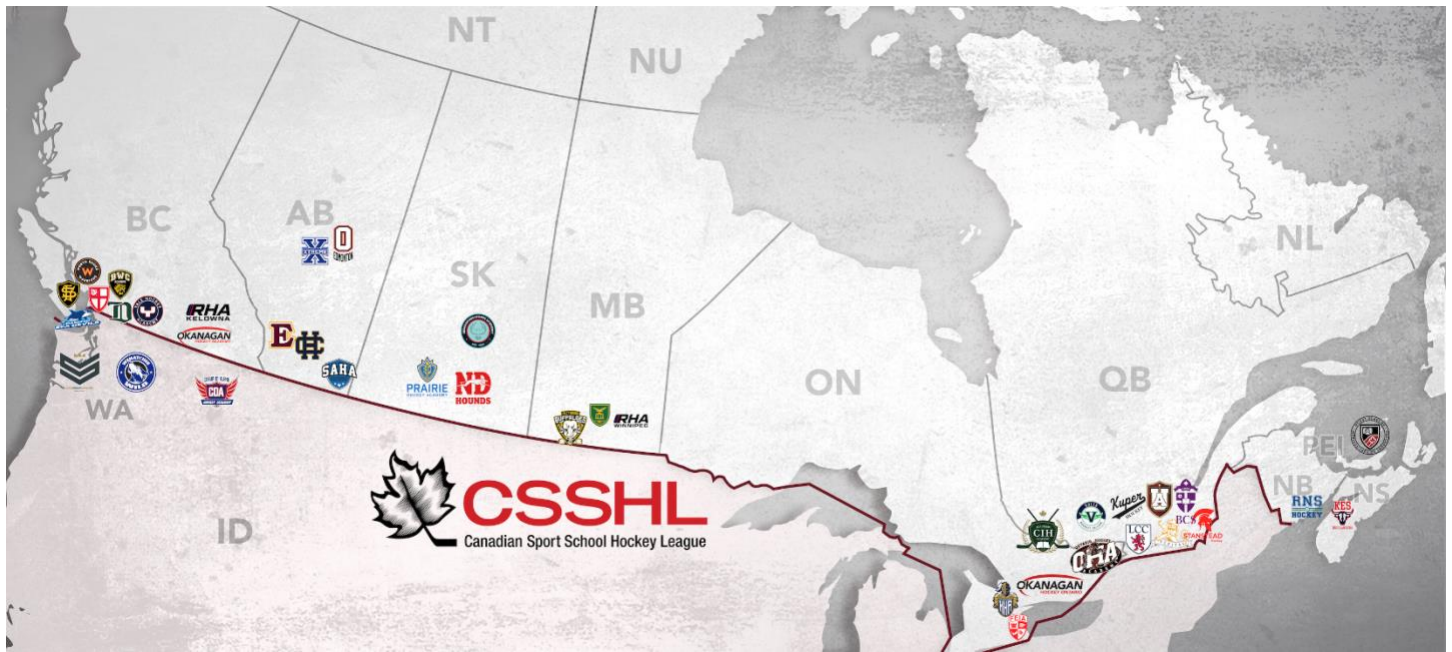

U17 Showcase
January 8-11, 2026
Delta, BC

CSSHL **HITS HARDER ON**

FLOHOCKEY

FLOHOCKEY

**BIO
STEEL®**

TPE
THE PROSPECT EXCHANGE

“NATIONAL LEADERS IN EDUCATION BASED HOCKEY”

WHAT IS EDUCATION BASED HOCKEY?

EDUCATION BASED HOCKEY FOCUSES ON THE COMPLETE STUDENT ATHLETE; ACADEMIC EXCELLENCE, CHARACTER, CITIZENSHIP, SPORTSMANSHIP AND HOCKEY DEVELOPMENT ALL PROGRAMS WITHIN THE CSSHL ARE SANCTIONED BY HOCKEY CANADA OR USA HOCKEY, ALONG WITH THEIR RESPECTIVE BRANCH, AND OFFER 10-MONTH ON AND OFF ICE PROGRAMMING COINCIDING WITH THE SCHOOL YEAR

WHAT IS THE CSSHL?

IN 2009, THE CANADIAN SPORT SCHOOL HOCKEY LEAGUE WAS LAUNCHED WITH THE VISION TO ESTABLISH A LEAGUE DESIGNED SPECIFICALLY FOR ELITE LEVEL STUDENT ATHLETES, GIVING THESE ATHLETES THE OPPORTUNITIES TO INCREASE THEIR SKILLS ON AND OFF THE ICE. THE LEAGUE HAS GROWN FROM EIGHT TEAMS IN 2009-10 TO 129 TEAMS COAST-TO-COAST IN 2025-26.

IDAHO

CDA HOCKEY ACADEMY (COEUR D'ALENE, ID)

WASHINGTON

STAR HOCKEY ACADEMY (KENT, WA)
WENATCHEE WILD HOCKEY ACADEMY (WENATCHEE, WA)

AN OFFICIAL
PARTNER

CONNOR BEDARD
WESTERN HOCKEY LEAGUE

**WORLD LEADER
IN PLAYER
DEVELOPMENT
AND EDUCATION**